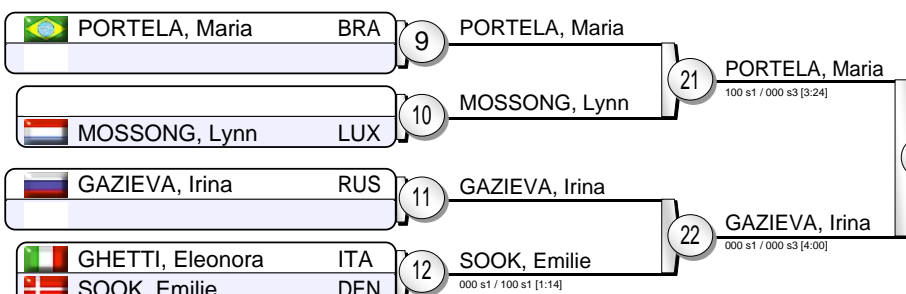

Rome (ITA) 13-14 February 2016

-70 kg

20 Judoka

Pool A

Pool B

Pool C

Pool D

Repechage

Results

1. PEREZ, Maria PUR
2. GAZIEVA, Irina RUS
3. ZHOU, Chao CHN
3. TSEND AYUSH, Naranjargal MGL
5. SAMARDZIC, Aleksandra BIH
5. PORTELA, Maria BRA
7. CHEN, Fei CHN
7. VIARD, Gwenaelle FRA

European Judo Open Rome 2016