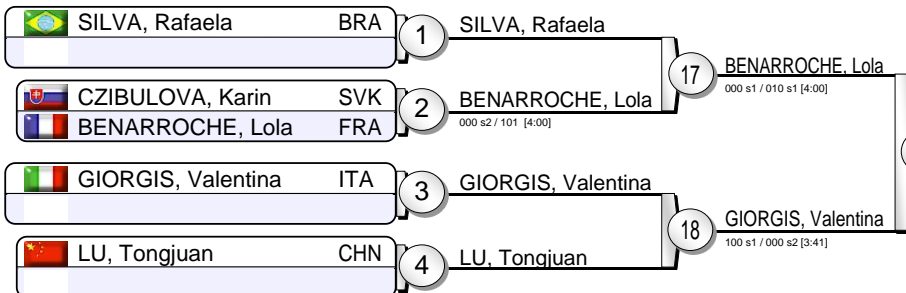

Results

- GIUFFRIDA, Odette ITA
- MA, Yingnan CHN
- ADIYASAMBUU, Tsolmon MGL
- MUNKHBAATAR, Bundmaa MGL
- KIM, Mi-Ri KOR
- DUPORT, Lucile FRA
- OLVERA, Luz MEX
- PARK, Da Sol KOR

European Judo Open Rome 2016

Rome (ITA) 13-14 February 2016

-57 kg

19 Judoka

Pool A

Pool B

Pool C

Pool D

Repechage