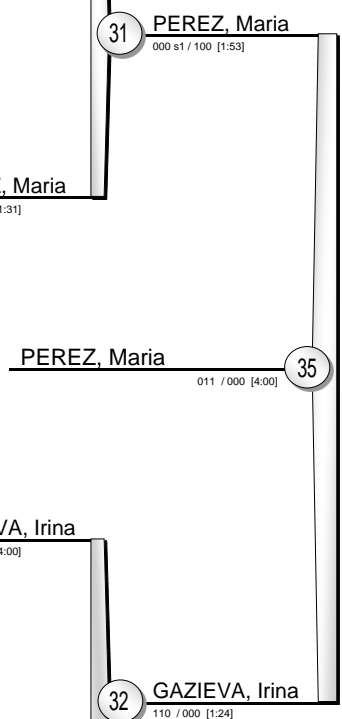

Rome (ITA) 13-14 February 2016

-70 kg

20 Judoka

Pool A

Pool B

Pool C

Pool D

Repechage

Results

1. PEREZ, Maria PUR
2. GAZIEVA, Irina RUS
3. ZHOU, Chao CHN
3. TSEND AYUSH, Naranjargal MGL
5. SAMARDZIC, Aleksandra BIH
5. PORTELA, Maria BRA
7. CHEN, Fei CHN
7. VIARD, Gwenaelle FRA

European Judo Open Rome 2016