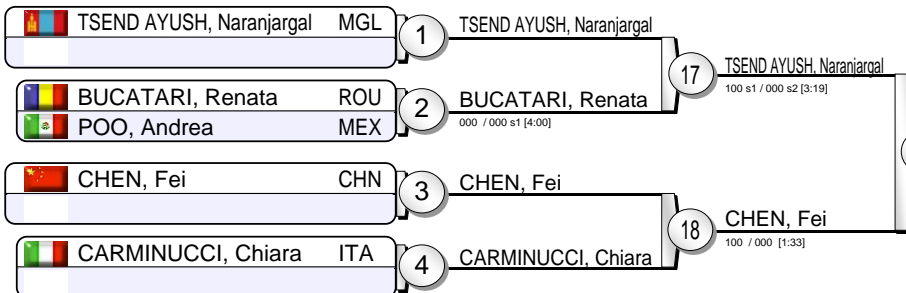

Results

- TSEND-AYUSH, Tserennadmid MGL
- TALACH, Karolina POL
- YANG, Junxia CHN
- BAK, Jiyun KOR
- ESPINOSA, Maricet CUB
- DAVYDOVA, Daria RUS
- RENSHALL, Lucy GBR
- SURAKATOVA, Pari RUS

European Judo Open Rome 2016

Rome (ITA) 13-14 February 2016

-70 kg

20 Judoka

Pool A

Pool B

Pool C

Pool D

Repechage