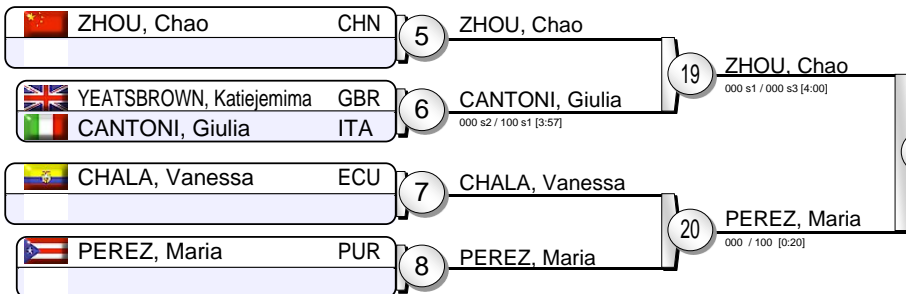

Rome (ITA) 13-14 February 2016

-70 kg

20 Judoka

Pool A

Pool B

Pool C

Pool D

Repechage

Results

1. PEREZ, Maria PUR
2. GAZIEVA, Irina RUS
3. ZHOU, Chao CHN
3. TSEND AYUSH, Naranjargal MGL
5. SAMARDZIC, Aleksandra BIH
5. PORTELA, Maria BRA
7. CHEN, Fei CHN
7. VIARD, Gwenaelle FRA

European Judo Open Rome 2016