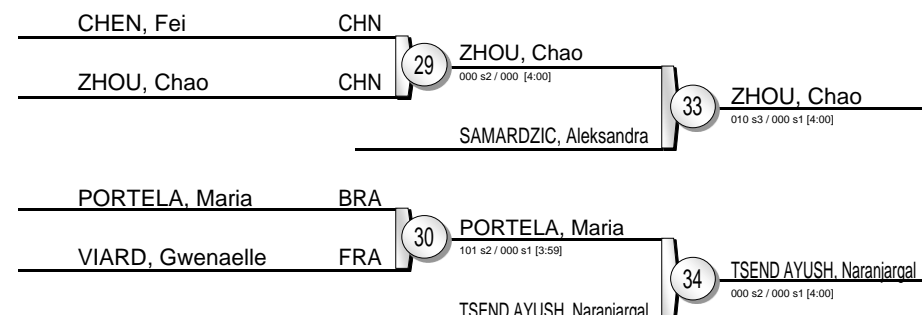

Rome (ITA) 13-14 February 2016

-70 kg

20 Judoka

Pool A

Pool B

Pool C

Pool D

Repechage

Results

1. PEREZ, Maria PUR
2. GAZIEVA, Irina RUS
3. ZHOU, Chao CHN
3. TSEND AYUSH, Naranjargal MGL
5. SAMARDZIC, Aleksandra BIH
5. PORTELA, Maria BRA
7. CHEN, Fei CHN
7. VIARD, Gwenaelle FRA

European Judo Open Rome 2016