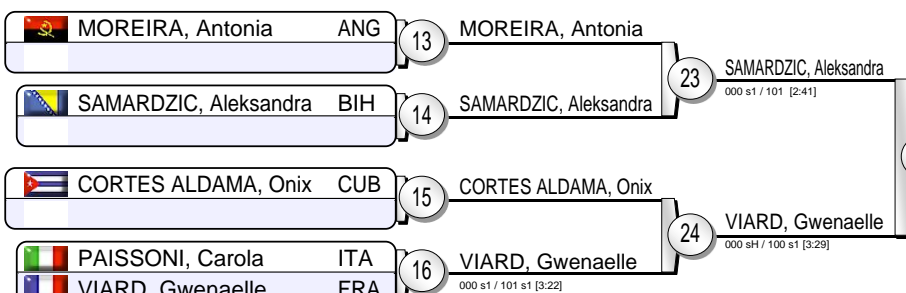

Rome (ITA) 13-14 February 2016

-70 kg

20 Judoka

Pool A

Pool B

Pool C

Pool D

Repechage

Results

1. PEREZ, Maria PUR
2. GAZIEVA, Irina RUS
3. ZHOU, Chao CHN
3. TSEND AYUSH, Naranjargal MGL
5. SAMARDZIC, Aleksandra BIH
5. PORTELA, Maria BRA
7. CHEN, Fei CHN
7. VIARD, Gwenaelle FRA

European Judo Open Rome 2016

Rome (ITA) 13-14 February 2016

-78 kg

14 Judoka

Results		
1.	CASTILLO, Yalennis	CUB
2.	GALEONE, Assunta	ITA
3.	PUREVJARGAL, Lkhamdegd	MGL
3.	PARK, Yujin	KOR
5.	MARANIC, Ivana	CRO
5.	ZHANG, Zhehui	CHN
7.	GARRY, Christelle	FRA
7.	DMITRIEVA, Anastasiya	RUS